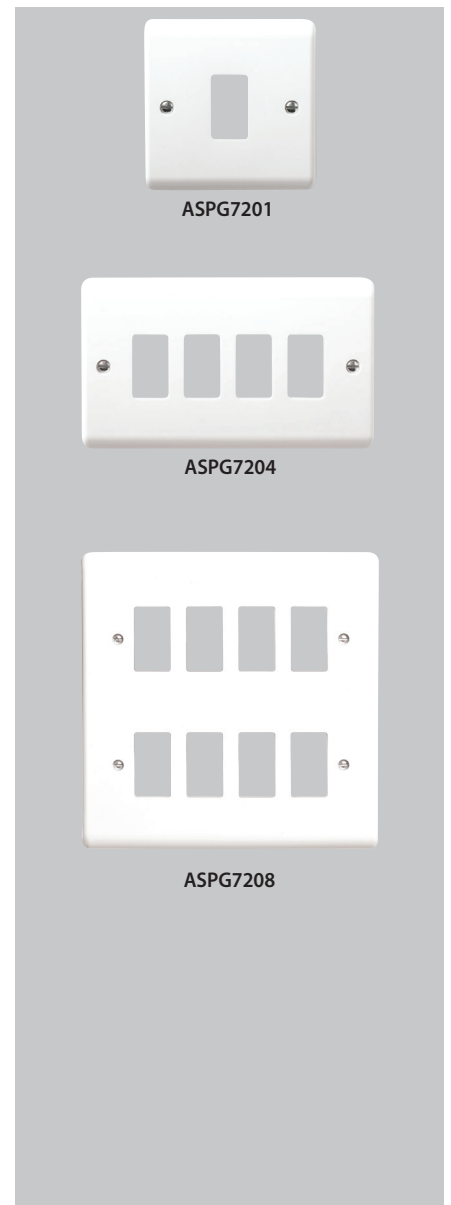

Grid Switches

Blank Modules

AG1BMOD Blank Insert Module White

Dimmer Light Switches

AG2612/1 1 Way Dimmer 40/250 Watt

AG2613/2 2 Way Dimmer 300 Watt

AG2614/2 2 Way Dimmer 60/400 Watt

LED Dimmer Light Switches

AG2612/0 2 Way Dimmer 120 Watt

Grid Frames

G711GF 1G Grid Frame

G712GF 2G Grid Frame

G713GF 3G Grid Frame

G714GF 4G Grid Frame

13 Amp Fused Connection Unit

AG2368 13A Fused Connection Unit

Flex Outlet Units

AG2137 16A Flex Outlet

Indicator Modules

G1AMBER Amber Indicator Module

G1GREEN Green Indicator Module

G1RED Red Indicator Module

Accessories

G1KEY Replacement Key

Moulded Cover Plates

ASPG7201 1G Grid Cover Plate

ASPG7202 2G Grid Cover Plate

ASPG7203 3G Grid Cover Plate

ASPG7204 4G Grid Cover Plate

ASPG7206 6G Grid Cover Plate

ASPG7208 8G Grid Cover Plate

ASPG7212 12G Grid Cover Plate