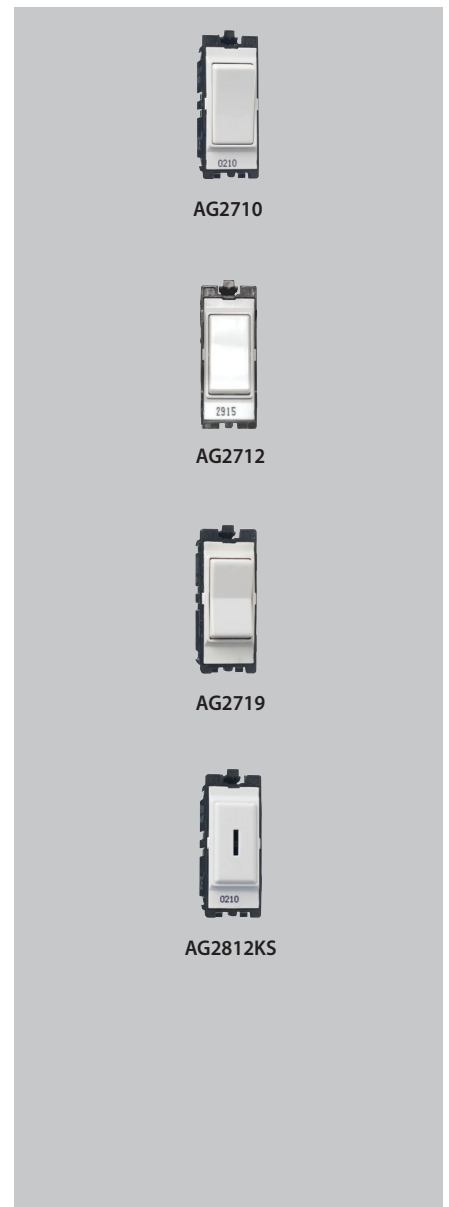

Grid Switches

AG2710

AG2712

AG2719

AG2812KS

10AX Switches

AG2710	Intermediate 10AX Switch
AG2712	2 Way 10AX Switch
AG2719	2 Way Retractive Centre Off Switch
AG2720	1 Way Retractive Push to Make Switch
AG2720BELL	1 Way Retractive Push to Make Switch Bell

20AX Switches

AG2812KS	2 Way SP 20AX Key Switch
AG2814KS	1 Way DP 20AX Key Switch
AG2814KSEL	1 Way DP 20AX Key Switch EL
AG2811	1 Way 1P 20AX Switch
AG2814	1 Way DP 20AX Switch
AG2815	1 Way DP 20AX Switch w/Neon
AG2816	2 Way SP 20AX Switch