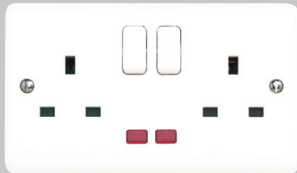

ASP2357

13 Amp Socket Outlets

ASP2346 13A 1 Gang DP Switched Socket Outlet

ASP2347 13A 1 Gang DP Switched Socket Outlet c/w Neon

ASP2345 13A 1 Gang Unswitched Socket Outlet

ASP2356 13A 2 Gang DP Switched Socket Outlet

ASP2356/2 13A 2 Gang DP Switched Socket Outlet with Clean Earth

ASP2357 13A 2 Gang DP Switched Socket Outlet c/w Neon

ASP2358 13A 2 Gang DP Switched Socket Outlet Outboard Rocker

ASP2359 13A 2 Gang DP Switched Socket Outlet Outboard Rocker & Neon

13 Amp USB Socket Outlets

ASP5346 13A 1 Gang Switched Socket + USB 5v/2100mA

ASP5356 13A 2 Gang Switched Socket + USB 5v/3100mA

ASP6346 13A 1 Gang DP Switched Socket + USB 5v/2100mA

ASP6356 13A 2 Gang DP Switched Socket + USB 5v/4800mA

13 Amp RCD Socket Outlets

ASP4900 13 Amp 2G 30mA DP Switched Latching RCD Socket

Non Standard Socket Outlets

ASP2336 15 Amp 1 Gang SP Switched Socket