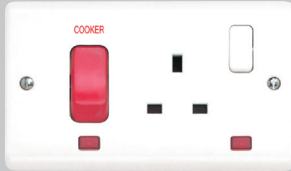

Sockets

ASP2457

45 Amp Cooker Control Units

ASP2456 45A DP Cooker Switch (Red Rocker) and 13A Socket Outlet

ASP2457 45A DP Cooker Switch (Red Rocker) and 13A Socket Outlet c/w Neon

Shaver Sockets

ASP2300 Dual Voltage Shaver Socket (230/115V)

Telephone, Data & Satellite Outlets

Telephone, Data & Satellite Outlets

ASP2147 1 Gang Non Isolated Coaxial Socket Outlet

ASP2148 2 Gang Non Isolated Coaxial TV Socket Outlet with 2 Downlead

ASP2149 Single Non Isolated Coaxial Outlet (F Type)

ASP2150 1 Gang Non Iso Sat & Non Iso Coax Socket Outlet

ASP2151 1 Gang Satellite Socket Outlet

ASP2152 Twin Non Isolated Coax Outlet (F Type)

ASP2157 1 Gang Isolated Coaxial Socket Outlet

ASP2160 1 Gang Digital Audio Broadcasting Triplexer - TV/FM/SAT

ASP2169 Master Telephone Socket Outlet

ASP2170 Secondary Telephone Socket Outlet

ASP2180 1 Gang RJ45 Cat5e Data Socket Outlet

ASP2181 2 Gang RJ45 Cat5e Data Socket Outlet