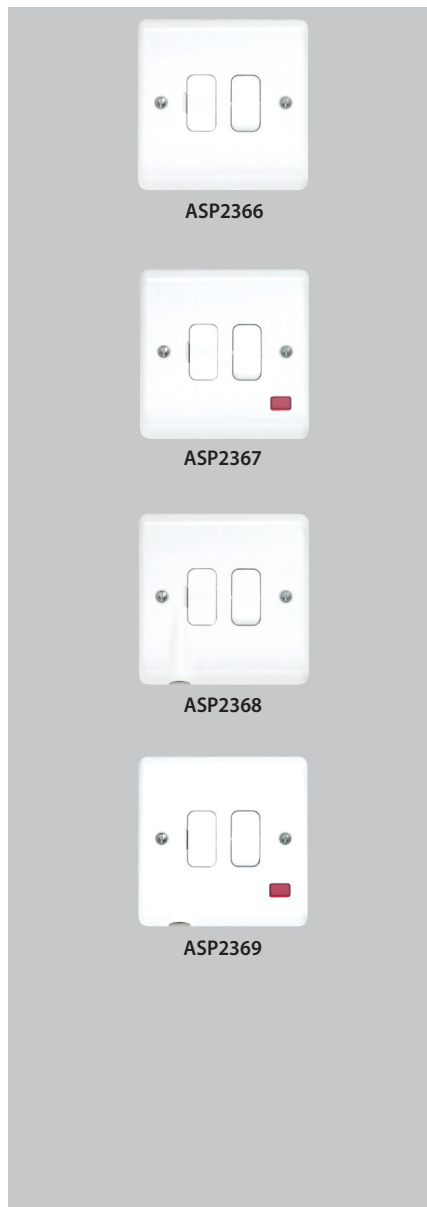

ASP2366

ASP2367

ASP2368

ASP2369

13 Amp Fused Connection Units

ASP2362	13Amp Unswitched Fused Connection Unit c/w Neon
ASP2363	13Amp Unswitched Fused Connection Unit c/w Flex Outlet and Neon
ASP2364	13Amp Unswitched Fused Connection Unit
ASP2365	13Amp Unswitched Fused Connection Unit c/w Flex Outlet

ASP2366*	13Amp Switch Fused DP Connection Unit
ASP2367*	13Amp Switch Fused DP Connection Unit c/w Neon
ASP2368*	13Amp Switch Fused DP Connection Unit c/w Flex Outlet
ASP2369*	13Amp Switch Fused DP Connection Unit c/w Flex Outlet & Neon

* Printed versions available.
Add applicable suffix to required part number:
BOR - Boiler, DWR - Dishwasher, EXF - Extractor Fan,
FFZ - Fridge Freezer, FRI - Fridge, FRZ - Freezer,
SHR - Shower, TDR - Tumble Dryer,
WME - Washing Machine.