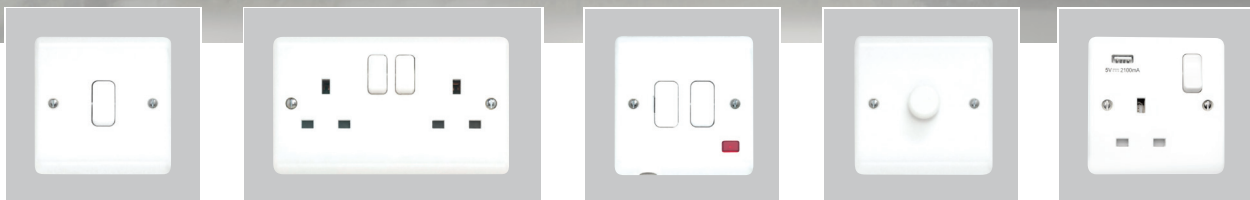

CONTACTUM

Aspire

Modern Curved Edge White Moulded
Wiring Accessories