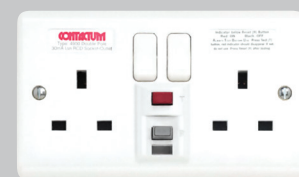

ASP4900

13 Amp Socket Outlets

ASP2346 13A 1 Gang DP Switched Socket Outlet

ASP2347 13A 1 Gang DP Switched Socket Outlet c/w Neon

ASP2345 13A 1 Gang Unswitched Socket Outlet

ASP2356 13A 2 Gang DP Switched Socket Outlet

ASP2356/2 13A 2 Gang DP Switched Socket Outlet with Clean Earth

ASP2357 13A 2 Gang DP Switched Socket Outlet c/w Neon

ASP2358 13A 2 Gang DP Switched Socket Outlet Outboard Rocker

ASP2359 13A 2 Gang DP Switched Socket Outlet Outboard Rocker & Neon

13 Amp USB Socket Outlets

ASP5346 13A 1 Gang Switched Socket + USB 5v/2100mA

ASP5356 13A 2 Gang Switched Socket + USB 5v/3100mA

ASP6346 13A 1 Gang DP Switched Socket + USB 5v/2100mA

ASP6356 13A 2 Gang DP Switched Socket + USB 5v/4800mA

13 Amp RCD Socket Outlets

ASP4900 13 Amp 2G 30mA DP Switched Latching RCD Socket

Non Standard Socket Outlets

ASP2336 15 Amp 1 Gang SP Switched Socket