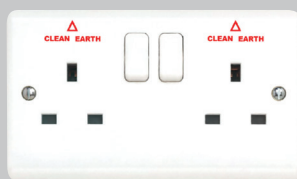

ASP2356/2

13 Amp Socket Outlets

ASP2346 13A 1 Gang DP Switched Socket Outlet

ASP2347 13A 1 Gang DP Switched Socket Outlet c/w Neon

ASP2345 13A 1 Gang Unswitched Socket Outlet

ASP2356 13A 2 Gang DP Switched Socket Outlet

ASP2356/2 13A 2 Gang DP Switched Socket Outlet with Clean Earth

ASP2357 13A 2 Gang DP Switched Socket Outlet c/w Neon

ASP2358 13A 2 Gang DP Switched Socket Outlet Outboard Rocker

ASP2359 13A 2 Gang DP Switched Socket Outlet Outboard Rocker & Neon

13 Amp USB Socket Outlets

ASP5346 13A 1 Gang Switched Socket + USB 5v/2100mA

ASP5356 13A 2 Gang Switched Socket + USB 5v/3100mA

ASP6346 13A 1 Gang DP Switched Socket + USB 5v/2100mA

ASP6356 13A 2 Gang DP Switched Socket + USB 5v/4800mA

13 Amp RCD Socket Outlets

ASP4900 13 Amp 2G 30mA DP Switched Latching RCD Socket

Non Standard Socket Outlets

ASP2336 15 Amp 1 Gang SP Switched Socket