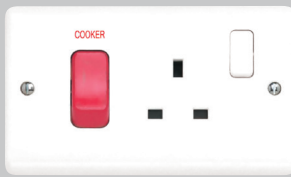

Sockets

ASP2456