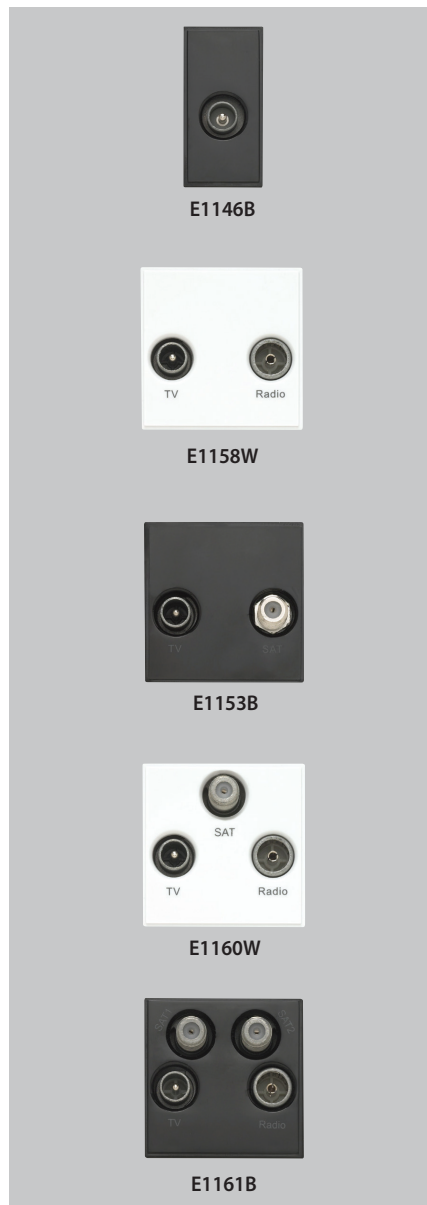

ASP2169 Master Telephone Socket Outlet

ASP2170 Secondary Telephone Socket Outlet

ASP2180 1 Gang RJ45 Cat5e Data Socket Outlet

ASP2181 2 Gang RJ45 Cat5e Data Socket Outlet

Telephone Outlets

E1117B	Western Electric line Jack Black
E1117W	Western Electric line Jack White