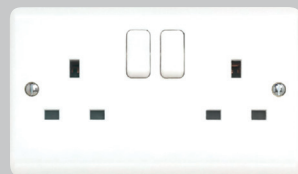

ASP2356

13 Amp Socket Outlets

ASP2346 13A 1 Gang DP Switched Socket Outlet

ASP2347 13A 1 Gang DP Switched Socket Outlet c/w Neon

ASP2345 13A 1 Gang Unswitched Socket Outlet

ASP2356 13A 2 Gang DP Switched Socket Outlet

ASP2356/2 13A 2 Gang DP Switched Socket Outlet with Clean Earth

ASP2357 13A 2 Gang DP Switched Socket Outlet c/w Neon

ASP2358 13A 2 Gang DP Switched Socket Outlet Outboard Rocker

ASP2359 13A 2 Gang DP Switched Socket Outlet Outboard Rocker & Neon

13 Amp USB Socket Outlets

ASP5346 13A 1 Gang Switched Socket + USB 5v/2100mA

ASP5356 13A 2 Gang Switched Socket + USB 5v/3100mA

ASP6346 13A 1 Gang DP Switched Socket + USB 5v/2100mA

ASP6356 13A 2 Gang DP Switched Socket + USB 5v/4800mA

13 Amp RCD Socket Outlets

ASP4900 13 Amp 2G 30mA DP Switched Latching RCD Socket

Non Standard Socket Outlets

ASP2336 15 Amp 1 Gang SP Switched Socket