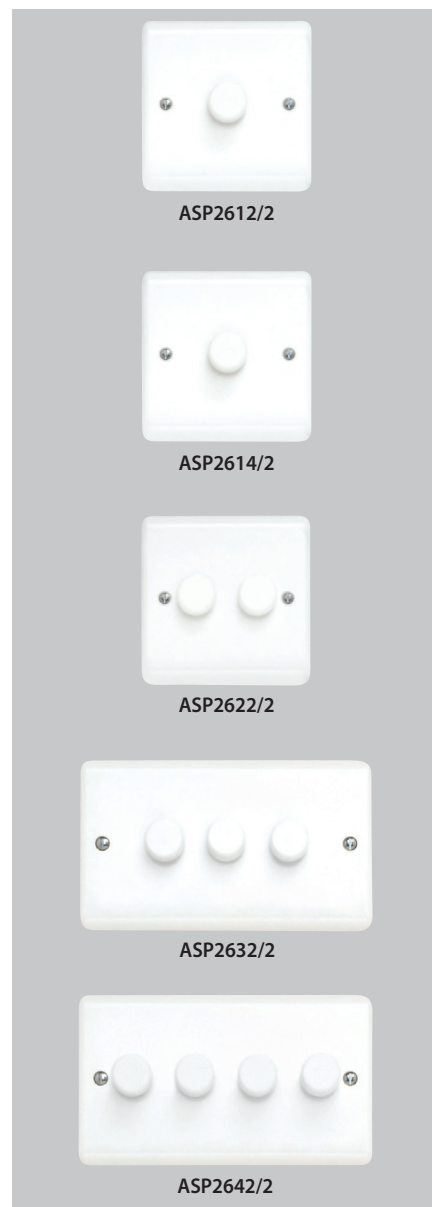

Features & Benefits

- Manufactured in the UK
- 4.8A rated USB Charging Solutions BS 1363-2:2016 + A1:2018
- Modern slim profile
- 9mm deep front plate
- Extensive range of switches, sockets, dimmer controllers, media & data units
- Complimentary grid switch option
- 10AX rating on light switch range
- Twin earth terminals as standard on 13A twin sockets; clean earth options available
- Double pole switching as standard
- High quality thermoset material providing inherent microbiological properties and resistance to scratching
- Compliant with latest British and European standards including BS1363 and BS EN 60669-1
- CE Approved and marked where applicable

10AX Switches

ASP2711	10AX 1 Gang 1 Way Switch
ASP2712	10AX 1 Gang 2 Way Switch
ASP2736	10AX 1 Gang Switch "Bell Push"
ASP2736P	10AX 1 Gang Switch "Press"
ASP2710	10AX 1 Gang Intermediate Switch
ASP2722	10AX 2 Gang 2 Way Switch