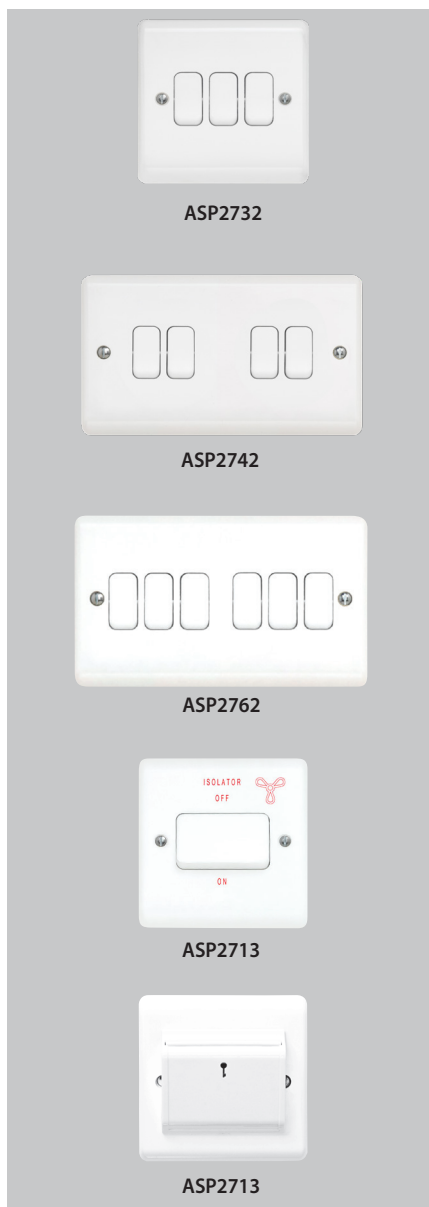

Features & Benefits

- Manufactured in the UK
- 4.8A rated USB Charging Solutions BS 1363-2:2016 + A1:2018
- Modern slim profile
- 9mm deep front plate
- Extensive range of switches, sockets, dimmer controllers, media & data units
- Complimentary grid switch option
- 10AX rating on light switch range
- Twin earth terminals as standard on 13A twin sockets; clean earth options available
- Double pole switching as standard
- High quality thermoset material providing inherent microbiological properties and resistance to scratching
- Compliant with latest British and European standards including BS1363 and BS EN 60669-1
- CE Approved and marked where applicable

10AX Switches

ASP2711	10AX 1 Gang 1 Way Switch
ASP2712	10AX 1 Gang 2 Way Switch
ASP2736	10AX 1 Gang Switch "Bell Push"
ASP2736P	10AX 1 Gang Switch "Press"
ASP2710	10AX 1 Gang Intermediate Switch
ASP2722	10AX 2 Gang 2 Way Switch