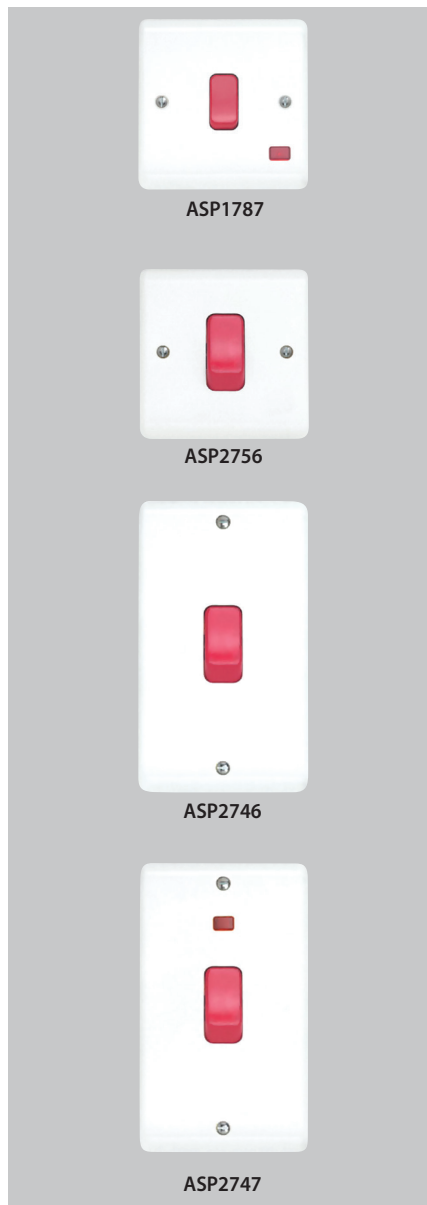

10AX Switches

ASP2711	10AX 1 Gang 1 Way Switch
ASP2712	10AX 1 Gang 2 Way Switch
ASP2736	10AX 1 Gang Switch "Bell Push"
ASP2736P	10AX 1 Gang Switch "Press"
ASP2710	10AX 1 Gang Intermediate Switch
ASP2722	10AX 2 Gang 2 Way Switch

ASP2732	10AX 3 Gang 2 Way Switch
ASP2742	10AX 4 Gang 2 Way Switch
ASP2762	10AX 6 Gang 2 Way Switch
ASP2713	10AX 3 Pole Fan Isolator Switch
ASP2711KS	10AX 1G Keycard Switch

Dimmer Switches

ASP2612/2	1 Gang 2 Way Dimmer 250 Watt
ASP2614/2	1 Gang 2 Way Dimmer 400 Watt
ASP2622/2	2 Gang 2 Way Dimmer 250 Watt
ASP2632/2	3 Gang 2 Way Dimmer 250 Watt
ASP2642/2	4 Gang 2 Way Dimmer 250 Watt

LED Dimmer Switches

ASP2612/0	1 Gang 2 Way Dimmer 120 Watt
ASP2622/0	2 Gang 2 Way Dimmer 120 Watt
ASP2632/0	3 Gang 2 Way Dimmer 120 Watt
ASP2642/0	4 Gang 2 Way Dimmer 120 Watt

Dimmer Controllers

ASP2612/1TR	Towel Rail Controller 250 Watt
ASP2614/1TR	Towel Rail Controller 400 Watt
ASP2615FAN	Fan Speed Regulator 550 Watt

Switches

20 Amp Switches

ASP1796*	20 DP Switch
ASP1798*	20A DP Switch c/w Flex Outlet
ASP1799*	20A DP Switch c/w Flex Outlet and Neon
ASP1797*	20A DP Switch c/w Neon
ASP2137	20A Flex Outlet Plate c/w 2 Terminals