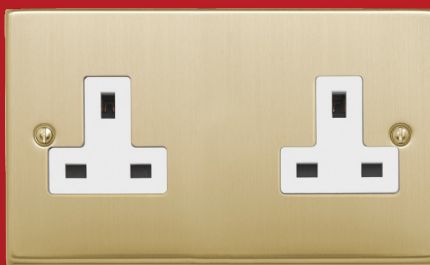

Decorative Wiring Accessories

13A USB A+C & C+C sockets up to 65W

Tested to meet BS EN standards for switches & sockets

Made from high grade stainless steel

Reflect

Sleek curved edge profile, 9mm depth plate

Brushed Steel

Polished Steel

iConic

Square modern profile, 4.5mm depth plate

Brushed Steel

Polished Steel

Lyric

Screwless easy clip profile, 6mm depth plate