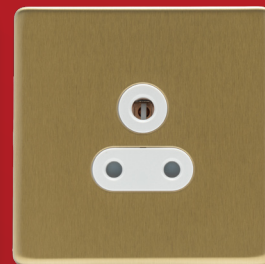

Decorative Wiring Accessories

13A USB A+C & C+C sockets up to 65W

Tested to meet BS EN standards for switches & sockets

Made from high grade stainless steel

Reflect

Sleek curved edge profile, 9mm depth plate

Brushed Steel

Polished Steel

iConic

Square modern profile, 4.5mm depth plate

Brushed Steel

Polished Steel

Lyric

Screwless easy clip profile, 6mm depth plate