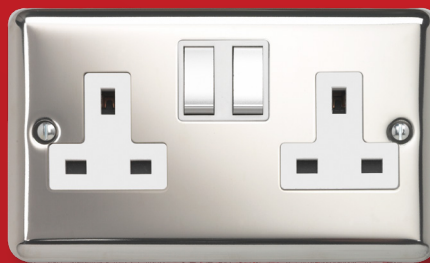

Decorative Wiring Accessories

13A USB A+C & C+C sockets up to 65W

Tested to meet BS EN standards for switches & sockets

Made from high grade stainless steel

Reflect

Sleek curved edge profile, 9mm depth plate

Brushed Steel

Polished Steel

iConic

Square modern profile, 4.5mm depth plate

Brushed Steel

Polished Steel

Lyric

Screwless easy clip profile, 6mm depth plate