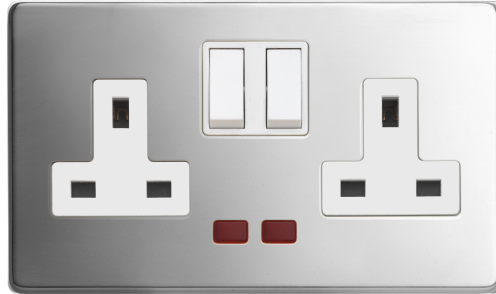

Technical Specification

LYR3357PSW - 2 Gang 13A DP Socket Neon PS White Insert Plastic Rocker

General

Box quantity: 1
Total gross weight (g) includes packing: 306.00
Total net weight (g) excluding packaging: 299.00
Individual unit weight (g): 299.00
Width mm: 145.00
Height mm: 85.00
Depth mm: 30.00
Size/Dimensions (mm): 145X85X30
Surf area M²: 0.038

Technical

ABC indicator: B
Insert colour: white
Face plate finish: polished steel
Rocker finish: white moulded
With indicator lamp: yes
Number of rockers: 2
Number of outlets: 2
Number of socket outlets switchable: 2
Associated standards: BS 1363-2
Rated voltage: 220-250V
Rated current: 13A
Frequency: 50-60Hz
Wiring system: 2 pole
Min. switch contact gap: 3mm
Ambient operating temperature:
-5 to 40°C (24hour average not exceeding 25°C)
Degree of protection: IP2X
Terminal capacity: 3 x 2.5mm 2 x 4.0mm 2 x 6.0mm
Face plate material: high grade stainless steel
Minimum wall box depth: 35
Nature of supply: AC
Fixing screws: 2 x M3.5