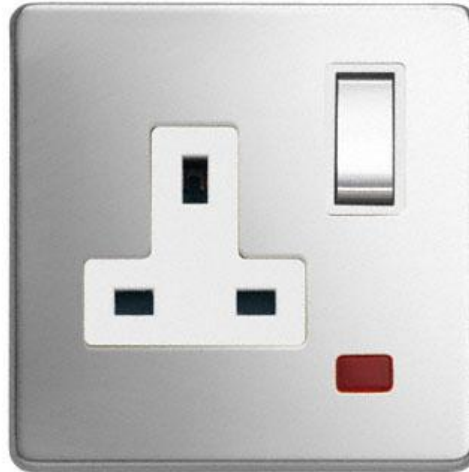

Technical Specification

LYR3347PSWM - 1 Gang 13A Switched Socket DP Neon White Metal Rocker

General

Box quantity: 1
GTIN-13 / EAN: 5056199049561
Total gross weight (g) includes packing: 180.00
Total net weight (g) excluding packaging: 175.00
Individual unit weight (g): 175.00
Width mm: 85.00
Height mm: 85.00
Depth mm: 25.00
Size/Dimensions (mm): 85X85X25
Surf area M²: 0.023

Technical

ABC indicator: B
Insert colour: white
Face plate finish: polished steel
Rocker finish: polished steel
With indicator lamp: yes
Number of rockers: 1
Number of outlets: 1
Number of socket outlets switchable: 1
Associated standards: BS 1363-2
Rated voltage: 220-250V
Rated current: 13A
Frequency: 50-60Hz
Wiring system: 2 pole
Min. switch contact gap: 3mm
Ambient operating temperature:
-5 to 40°C (24hour average not exceeding 25°C)
Degree of protection: IP2X
Terminal capacity: 3 x 2.5mm 2 x 4.0mm 2 x 6.0mm
Face plate material: high grade stainless steel
Minimum wall box depth: 35
Nature of supply: AC
Fixing screws: 2 x M3.5