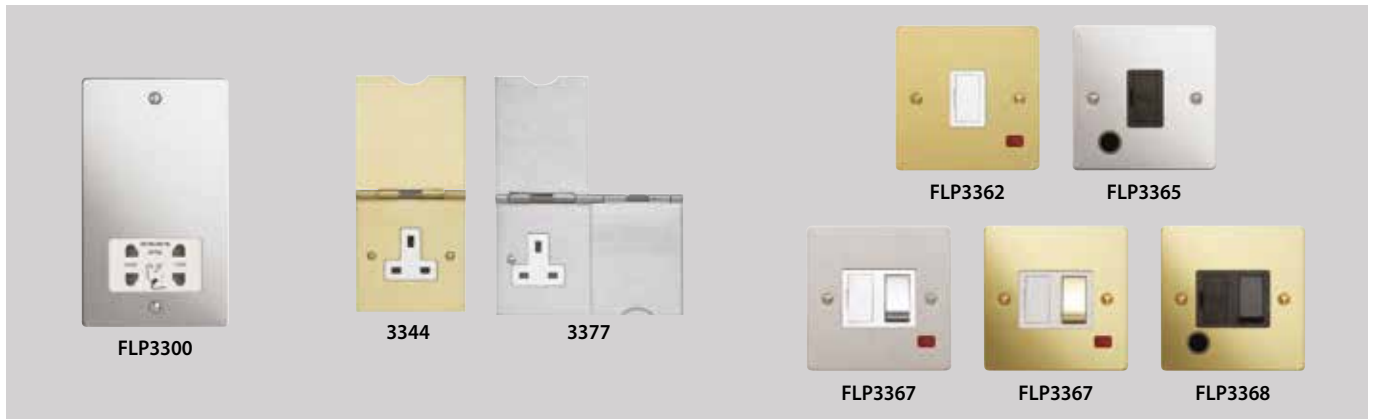

Sockets and Connection Units