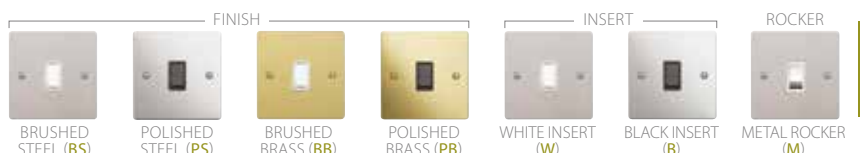

45A Cooker Control Units

45A DP - White	FLP3456BSW	FLP3456PSW	FLP3456BBW	FLP3456PBW
45A DP - White, Metal Rocker	FLP3456BSWM	FLP3456PSWM	FLP3456BBWM	FLP3456PBWM
45A DP with Neon - White	FLP3457BSW	FLP3457PSW	FLP3457BBW	FLP3457PBW
45A DP with Neon - White, Metal Rocker	FLP3457BSWM	FLP3457PSWM	FLP3457BBWM	FLP3457PBWM

PLEASE NOTE ALL PRODUCTS ARE ALSO AVAILABLE WITH A BLACK INSERT. PLEASE CONTACT CONTACTUM FOR SPECIAL FINISHES.

Please specify the required finish by adding the reference code as shown here.

Flatplate Code Finish Insert Rocker
▼ FLP 3356 BS B ▼
▼ M