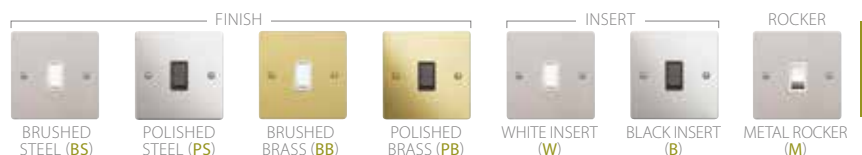

FLP3157PBW

PLEASE NOTE ALL PRODUCTS ARE ALSO AVAILABLE WITH A BLACK INSERT. PLEASE CONTACT CONTACTUM FOR SPECIAL FINISHES.

Please specify the required finish by adding the reference code as shown here.

Flatplate Code Finish Insert Rocker
 ▼ ▼ ▼ ▼ ▼
FLP 3356 BS B M