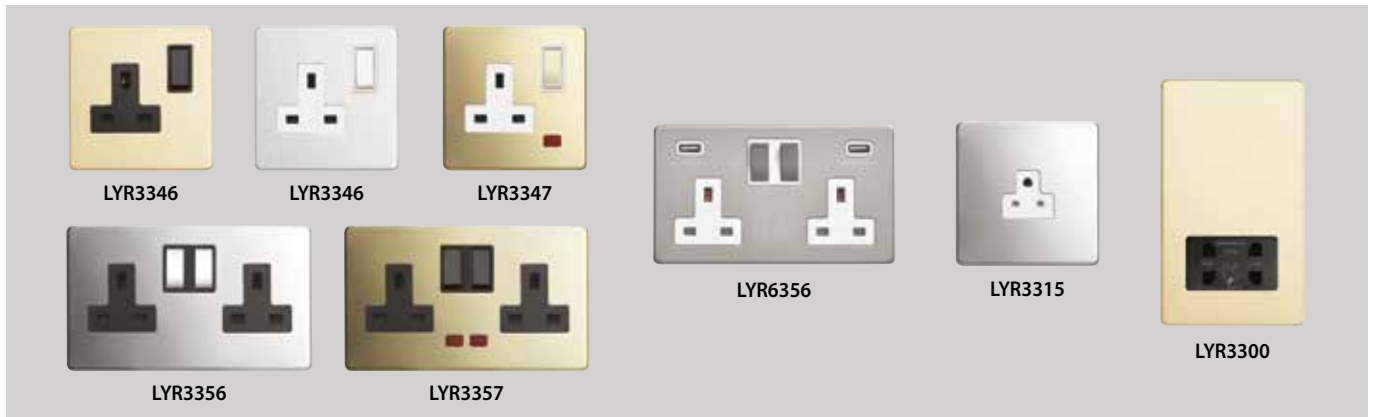

Screwless Lyric

Sockets

13A Socket Outlets

1 Gang 13A DP Switched - White	LYR3346BSW	LYR3346PSW	LYR3346BBW	LYR3346PBW
1 Gang 13A DP Switched - White with Metal Rocker	LYR3346BSWM	LYR3346PSWM	LYR3346BBWM	LYR3346PBWM
1 Gang 13A DP Switched with Neon - White	LYR3347BSW	LYR3347PSW	LYR3347BBW	LYR3347PBW
1 Gang 13A DP Switched with Neon - White Metal Rocker	LYR3347BSWM	LYR3347PSWM	LYR3347BBWM	LYR3347PBWM
2 Gang 13A DP Switched - White	LYR3356BSW	LYR3356PSW	LYR3356BBW	LYR3356PBW
2 Gang 13A DP Switched - White with Metal Rocker	LYR3356BSWM	LYR3356PSWM	LYR3356BBWM	LYR3356PBWM
2 Gang 13A DP Switched with Neon - White	LYR3357BSW	LYR3357PSW	LYR3357BBW	LYR3357PBW
2 Gang 13A DP Switched with Neon - White Metal Rocker	LYR3357BSWM	LYR3357PSWM	LYR3357BBWM	LYR3357PBWM

13A USB Socket Outlets

1 Gang 13A DP Switched Socket White Insert + USB 5v/2100mA	LYR6346BSW	LYR6346PSW	LYR6346BBW	LYR6346PBW
1 Gang 13A DP Switched Socket White Insert Metal Rocker + USB 5v/2100mA	LYR6346BSWM	LYR6346PSWM	LYR6346BBWM	LYR6346PBWM
1 Gang 13A Switched Socket White Insert Metal Rocker + USB 5v/2100mA	LYR5346BSWM	LYR5346PSWM		
2 Gang 13A Switched Socket White Insert Metal Rocker + USB 5v/3100mA	LYR5356BSWM	LYR5356PSWM		
2 Gang 13A Switched Socket White Insert + USB 5v/4800mA	LYR6356BSW	LYR6356PSW	LYR6356BBW	LYR6356PBW
2 Gang 13A DP Switched Socket White Insert Metal Rocker + USB 5v/4800mA	LYR6356BSWM	LYR6356PSWM	LYR6356BBWM	LYR6356PBWM

Round Pin Socket Outlets

1 Gang 2A 3 Pin Unswitched Socket - White	LYR3315BSW	LYR3315PSW	LYR3315BBW	LYR3315PBW
1 Gang 5A 3 Pin Unswitched Socket - White	LYR3325BSW	LYR3325PSW	LYR3325BBW	LYR3325PBW
1 Gang 15A SP Switched - White	LYR3336BSW	LYR3336PSW	LYR3336BBW	LYR3336PBW

Shaver Sockets

230-115 Volt Shaver Socket - White	LYR3300BSW	LYR3300PSW	LYR3300BBW	LYR3300PBW

PLEASE NOTE ALL PRODUCTS ARE ALSO AVAILABLE WITH A BLACK INSERT. PLEASE CONTACT CONTACTUM FOR SPECIAL FINISHES.