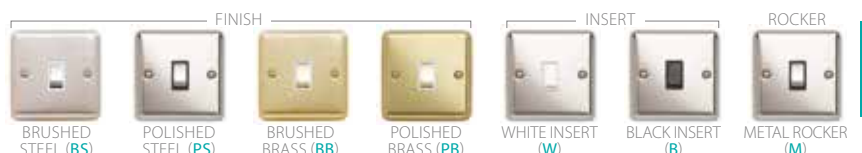

PLEASE NOTE ALL PRODUCTS ARE ALSO AVAILABLE WITH A BLACK INSERT. PLEASE CONTACT CONTACTUM FOR SPECIAL FINISHES.

Please specify the required finish by adding the reference code as shown here.

[Reflect](#)   [Code](#)   [Finish](#)   [Insert](#)   [Rocker](#)
▼   ▼   ▼   ▼   ▼
REF   **3356**   **BS**   **B**   **M**