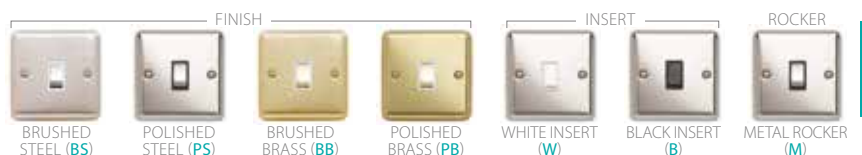

Dimmers

Dimmer Controllers

Fan Speed Regulator 250W

Towel Rail Controller 250W

Towel Rail Controller 400W

Not applicable for LED dimmers

REF3612BSFAN

REF3612PSFAN

REF3612BBFAN

REF3612PBFAN

REF3612/1BSTR

REF3612/1PSTR

REF3612/1BBTR

REF3612/1PBTR

REF3614/1BSTR

REF3614/1PSTR

REF3614/1BBTR

REF3614/1PBTR

Dimmer Intelligent

1 Gang 2W 250W/200VA - Intelligent

REF3612/OBS

REF3612/OPS

REF3612/OBB

REF3612/OPB

1 Gang 2W 400W/320VA - Intelligent

REF3614/OBS

REF3614/OPS

REF3614/OBB

REF3614/OPB

1 Gang 2W 500W/400VA - Intelligent

REF3615/OBS

REF3615/OPS

REF3615/OBB

REF3615/OPB

2 Gang 2W 250W/200VA - Intelligent

REF3622/OBS

REF3622/OPS

REF3622/OBB

REF3622/OPB

2 Gang 2W 400W/320VA (Single Plate) - Intelligent

REF3623/OBS

REF3623/OPS

REF3623/OBB

REF3623/OPB

2 Gang 2W 400W/320VA (Double Plate) - Intelligent

REF3624/OBS

REF3624/OPS

REF3624/OBB

REF3624/OPB

3 Gang 2W 250W/200VA - Intelligent

REF3632/OBS

REF3632/OPS

REF3632/OBB

REF3632/OPB

4 Gang 2W 250W/200VA - Intelligent

REF3642/OBS

REF3642/OPS

REF3642/OBB

REF3642/OPB

PLEASE NOTE ALL PRODUCTS ARE ALSO AVAILABLE WITH A BLACK INSERT. PLEASE CONTACT CONTACTUM FOR SPECIAL FINISHES.

Please specify the required finish by adding the reference code as shown here.

Reflect Code Finish Insert Rocker
▼ ▼ ▼ ▼ ▼
REF 3356 BS B M