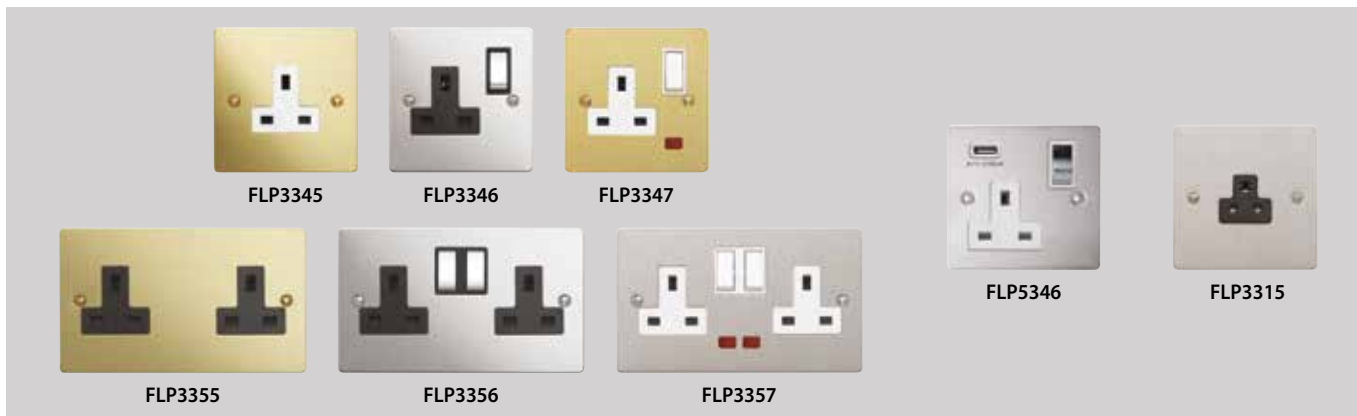

Flatplate

Sockets

13A Socket Outlets

	Brushed Steel	Polished Steel	Brushed Brass	Polished Brass
1 Gang 13A Unswitched - White	FLP3345BSW	FLP3345PSW	FLP3345BBW	FLP3345PBW
1 Gang 13A DP Switched - White	FLP3346BSW	FLP3346PSW	FLP3346BBW	FLP3346PBW
1 Gang 13A DP Switched - White with Metal Rocker	FLP3346BSWM	FLP3346PSWM	FLP3346BBWM	FLP3346PBWM
1 Gang 13A DP Switched with Neon - White	FLP3347BSW	FLP3347PSW	FLP3347BBW	FLP3347PBW
1 Gang 13A DP Switched with Neon - White Metal Rocker	FLP3347BSWM	FLP3347PSWM	FLP3347BBWM	FLP3347PBWM
2 Gang 13A Unswitched - White	FLP3355BSW	FLP3355PSW	FLP3355BBW	FLP3355PBW
2 Gang 13A DP Switched - White	FLP3356BSW	FLP3356PSW	FLP3356BBW	FLP3356PBW
2 Gang 13A DP Switched - White with Metal Rocker	FLP3356BSWM	FLP3356PSWM	FLP3356BBWM	FLP3356PBWM
2 Gang 13A DP Switched with Neon - White	FLP3357BSW	FLP3357PSW	FLP3357BBW	FLP3357PBW
2 Gang 13A DP Switched with Neon - White Metal Rocker	FLP3357BSWM	FLP3357PSWM	FLP3357BBWM	FLP3357PBWM

13A USB Socket Outlets

1 Gang 13A DP Switched Socket White Insert + USB 5v/2100mA	FLP6346BSW	FLP6346PSW	FLP6346BBW	FLP6346PBW
1 Gang 13A DP Switched Socket White Insert Metal Rocker + USB 5v/2100mA	FLP6346BSWM	FLP6346PSWM	FLP6346BBWM	FLP6346PBWM
1 Gang 13A Switched Socket White Insert Metal Rocker + USB 5v/2100mA	FLP5346BSWM	FLP5346PSWM		
2 Gang 13A Switched Socket White Insert Metal Rocker + USB 5v/3100mA	FLP5356BSWM	FLP5356PSWM		
2 Gang 13A Switched Socket White Insert + USB 5v/4800mA	FLP6356BSW	FLP6356PSW	FLP6356BBW	FLP6356PBW
2 Gang 13A DP Switched Socket White Insert Metal Rocker + USB 5v/4800mA	FLP6356BSWM	FLP6356PSWM	FLP6356BBWM	FLP6356PBWM

Round Pin Socket Outlets

1 Gang 2A 3 Pin Unswitched Socket - White	FLP3315BSW	FLP3315PSW	FLP3315BBW	FLP3315PBW
1 Gang 5A 3 Pin Unswitched Socket - White	FLP3325BSW	FLP3325PSW	FLP3325BBW	FLP3325PBW
1 Gang 15A SP Switched - White	FLP3336BSW	FLP3336PSW	FLP3336BBW	FLP3336PBW

PLEASE NOTE ALL PRODUCTS ARE ALSO AVAILABLE WITH A BLACK INSERT. PLEASE CONTACT CONTACTUM FOR SPECIAL FINISHES.