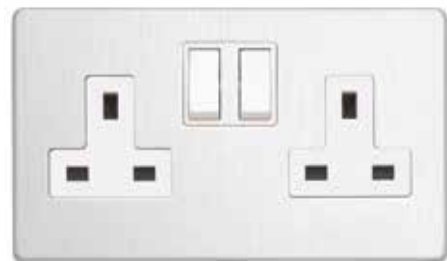

Screwless Lyric

The Lyric screwless range enhances the quality of the already popular Flat Plate range. A flawless plate finish is achieved by the introduction of concealed fixing screws. Available in 4 finishes making it the definitive choice for modern interiors.

- Lacquered to reduce finger print marks
- Non-magnetic
- 6mm depth plate
- Super slim profile
- Fits 35mm metal back box
- Easy-clip metal front plates