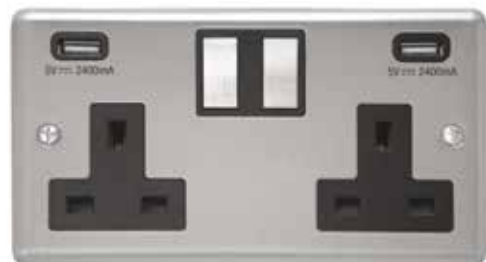

Signature

The Signature products have a much sharper profile - when installed the metal plate has a distinct outline which is ideal for the modern interior. Optional features include solid metal rockers.

- Lacquered to reduce finger print marks
- Non-magnetic
- 7.5mm depth plate
- Square contemporary profile
- Fits 25mm & 35mm metal back box