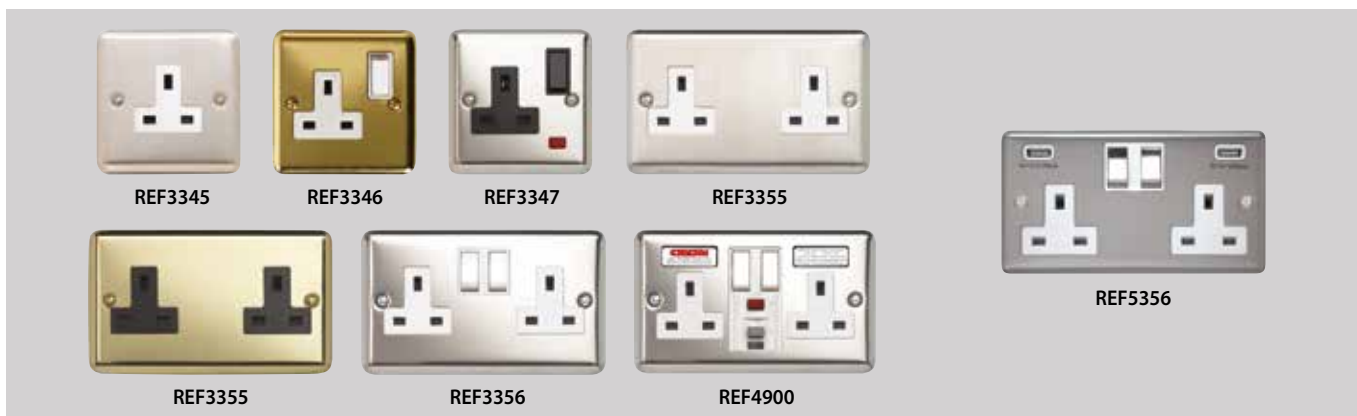

13A Socket Outlets

	Brushed Steel	Polished Steel	Brushed Brass	Polished Brass
1 Gang 13A Unswitched - White	REF3345BSW	REF3345PSW	REF3345BBW	REF3345PBW
1 Gang 13A DP Switched - White	REF3346BSW	REF3346PSW	REF3346BBW	REF3346PBW
1 Gang 13A DP Switched - White with Metal Rocker	REF3346BSWM	REF3346PSWM	REF3346BBWM	REF3346PBWM
1 Gang 13A DP Switched with Neon - White	REF3347BSW	REF3347PSW	REF3347BBW	REF3347PBW
1 Gang 13A DP Switched with Neon - White Metal Rocker	REF3347BSWM	REF3347PSWM	REF3347BBWM	REF3347PBWM
2 Gang 13A Unswitched - White	REF3355BSW	REF3355PSW	REF3355BBW	REF3355PBW
2 Gang 13A DP Switched - White	REF3356BSW	REF3356PSW	REF3356BBW	REF3356PBW
2 Gang 13A DP Switched - White with Metal Rocker	REF3356BSWM	REF3356PSWM	REF3356BBWM	REF3356PBWM
2 Gang 13A DP Switched with Neon - White	REF3357BSW	REF3357PSW	REF3357BBW	REF3357PBW
2 Gang 13A DP Switched with Neon - White Metal Rocker	REF3357BSWM	REF3357PSWM	REF3357BBWM	REF3357PBWM

RCD Sockets

2 Gang 13A DP Latching - White	REF4900BSW	REF4900PSW	REF4900BBW	REF4900PBW

13A USB Socket Outlets

1 Gang 13A DP Switched Socket White Insert + USB 5v/2100mA	REF6346BSW	REF6346PSW	REF6346BBW	REF6346PBW
1 Gang 13A DP Switched Socket White Insert Metal Rocker + USB 5v/2100mA	REF6346BSWM	REF6346PSWM	REF6346BBWM	REF6346PBWM
1 Gang 13A Switched Socket White Insert Metal Rocker + USB 5v/2100mA	REF5346BSWM	REF5346PSWM		
2 Gang 13A Switched Socket White Insert Metal Rocker + USB 5v/3100mA	REF5356BSWM	REF5356PSWM		
2 Gang 13A Switched Socket White Insert + USB 5v/4800mA	REF6356BSW	REF6356PSW	REF6356BBW	REF6356PBW
2 Gang 13A DP Switched Socket White Insert Metal Rocker + USB 5v/4800mA	REF6356BSWM	REF6356PSWM	REF6356BBWM	REF6356PBWM

PLEASE NOTE ALL PRODUCTS ARE ALSO AVAILABLE WITH A BLACK INSERT. PLEASE CONTACT CONTACTUM FOR SPECIAL FINISHES.