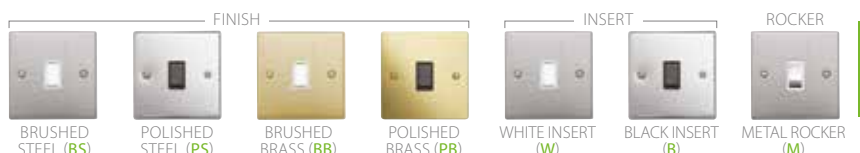

10 AX Switches

1 Gang 2W 10AX Switch White	SIG3712BSW	SIG3712PSW	SIG3712BBW	SIG3712PBW
1 Gang 2W 10AX Switch White Metal Rocker	SIG3712BSWM	SIG3712PSWM	SIG3712BBWM	SIG3712PBWM
2 Gang 2W 10AX Switch White	SIG3722BSW	SIG3722PSW	SIG3722BBW	SIG3722PBW
2 Gang 2W 10AX Switch White Metal Rocker	SIG3722BSWM	SIG3722PSWM	SIG3722BBWM	SIG3722PBWM
3 Gang 2W 10AX Switch White	SIG3732BSW	SIG3732PSW	SIG3732BBW	SIG3732PBW
3 Gang 2W 10AX Switch White Metal Rocker	SIG3732BSWM	SIG3732PSWM	SIG3732BBWM	SIG3732PBWM
4 Gang 2W 10AX Switch White Metal Rocker	SIG3742BSWM	SIG3742PSWM	SIG3742BBWM	SIG3742PBWM
6 Gang 2W 10AX Switch White	SIG3762BSW	SIG3762PSW	SIG3762BBW	SIG3762PBW
6 Gang 2W 10AX Switch White Metal Rocker	SIG3762BSWM	SIG3762PSWM	SIG3762BBWM	SIG3762PBWM
1 Gang 10AX Intermediate Switch White	SIG3710BSW	SIG3710PSW	SIG3710BBW	SIG3710PBW
1 Gang 10AX Intermediate Switch White Metal Rocker	SIG3710BSWM	SIG3710PSWM	SIG3710BBWM	SIG3710PBWM

PLEASE NOTE ALL PRODUCTS ARE ALSO AVAILABLE WITH A BLACK INSERT. PLEASE CONTACT CONTACTUM FOR SPECIAL FINISHES.

Please specify the required finish by adding the reference code as shown here.

Signature **SIG** Code **3356** Finish **BS** Insert **B** Rocker **M**