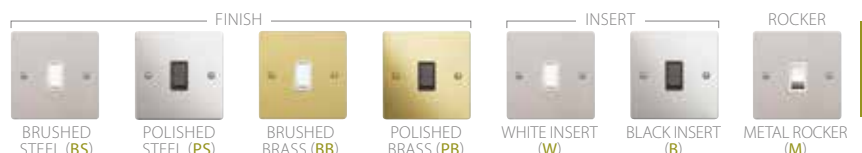

13A Connection Units

13A Unswitched with Neon - White

FLP3362BSW

FLP3362PSW

FLP3362BBW

FLP3362PBW

13A Unswitched with Flex Outlet & Neon - White

FLP3363BSW

FLP3363PSW

FLP3363BBW

FLP3363PBW

13A Unswitched - White

FLP3364BSW

FLP3364PSW

FLP3364BBW

FLP3364PBW

13A Unswitched with Flex Outlet - White

FLP3365BSW

FLP3365PSW

FLP3365BBW

FLP3365PBW

13A Switched DP - White

FLP3366BSW

FLP3366PSW

FLP3366BBW

FLP3366PBW

13A Switched DP - White, Metal Rocker

FLP3366BSWM

FLP3366PSWM

FLP3366BBWM

FLP3366PBWM

13A Switched DP with Neon - White

FLP3367BSW

FLP3367PSW

FLP3367BBW

FLP3367PBW

13A Switched DP with Neon - White, Metal Rocker

FLP3367BSWM

FLP3367PSWM

FLP3367BBWM

FLP3367PBWM

13A Switched DP with Flex Outlet - White

FLP3368BSW

FLP3368PSW

FLP3368BBW

FLP3368PBW

13A Switched DP with Flex Outlet - White, Metal Rocker

FLP3368BSWM

FLP3368PSWM

FLP3368BBWM

FLP3368PBWM

13A Switched DP with Flex Outlet & Neon - White

FLP3369BSW

FLP3369PSW

FLP3369BBW

FLP3369PBW

13A Switched DP with Flex Outlet & Neon - White, Metal Rocker

FLP3369BSWM

FLP3369PSWM

FLP3369BBWM

FLP3369PBWM

PLEASE NOTE ALL PRODUCTS ARE ALSO AVAILABLE WITH A BLACK INSERT. PLEASE CONTACT CONTACTUM FOR SPECIAL FINISHES.

Please specify the required finish by adding the reference code as shown here.

Flatplate Code Finish Insert Rocker
▼ ▼ ▼ ▼ ▼
FLP 3356 BS B M