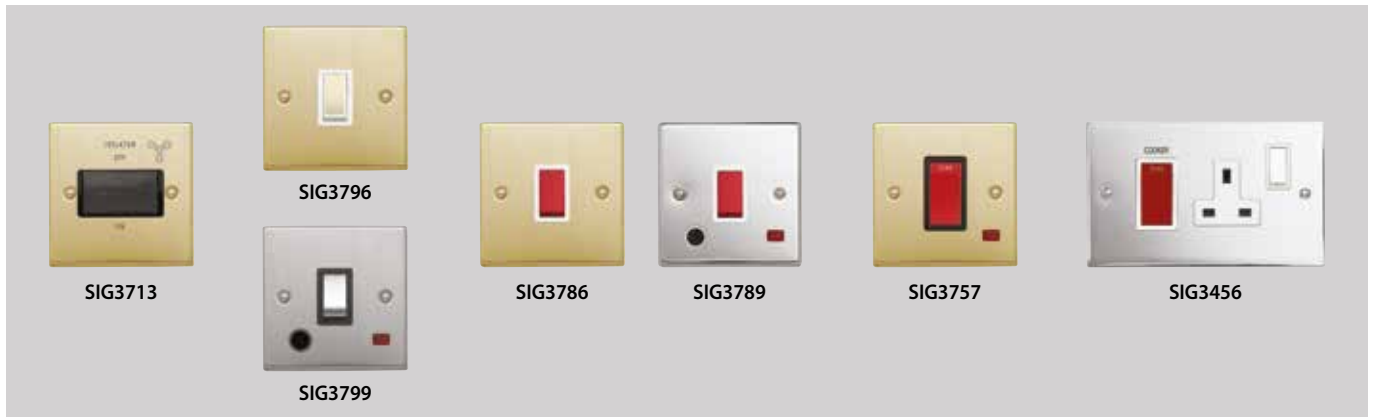

10 AX Switches

	Brushed Steel	Polished Steel	Brushed Brass	Polished Brass
2 Gang 10AX Intermediate Switch White	SIG3723BSW	SIG3723PSW	SIG3723BBW	SIG3723PBW
1 Gang 10AX DP Switch White	SIG3718BSW	SIG3718PSW	SIG3718BBW	SIG3718PBW
Fan Isolator 3 Pole White	SIG3713BSW	SIG3713PSW	SIG3713BBW	SIG3713PBW

20 Amp Switches

1 Gang 20A DP Switch White	SIG3796BSW	SIG3796PSW	SIG3796BBW	SIG3796PBW
1 Gang 20A DP Switch White Metal Rocker	SIG3796BSWM	SIG3796PSWM	SIG3796BBWM	SIG3796PBWM
1 Gang 20A DP Switch Neon White Metal Rocker	SIG3797BSWM	SIG3797PSWM	SIG3797BBWM	SIG3797PBWM
1 Gang 20A DP Switch With Flex Outlet White	SIG3798BSW	SIG3798PSW	SIG3798BBW	SIG3798PBW
1 Gang 20A DP Switch With Flex Outlet Neon White	SIG3799BSW	SIG3799PSW	SIG3799BBW	SIG3799PBW

32 Amp Switches

1 Gang 32A DP Switch White	SIG3786BSW	SIG3786PSW	SIG3786BBW	SIG3786PBW
1 Gang 32A DP Switch Neon White	SIG3787BSW	SIG3787PSW	SIG3787BBW	SIG3787PBW
1 Gang 32A DP Switch With Flex Outlet White	SIG3788BSW	SIG3788PSW	SIG3788BBW	SIG3788PBW
1 Gang 32A DP Switch With Flex Outlet Neon White	SIG3789BSW	SIG3789PSW	SIG3789BBW	SIG3789PBW

45 Amp Switches

1 Gang 45A DP Switch White (1 Gang Plate)	SIG3756BSW	SIG3756PSW	SIG3756BBW	SIG3756PBW
1 Gang 45A DP Switch Neon White (1 Gang Plate)	SIG3757BSW	SIG3757PSW	SIG3757BBW	SIG3757PBW
1 Gang 45A DP Switch (2 Gang Vertical Plate) White	SIG3746BSW	SIG3746PSW	SIG3746BBW	SIG3746PBW
1 Gang 45A DP Switch (2 Gang Vertical Plate) Neon White	SIG3747BSW	SIG3747PSW	SIG3747BBW	SIG3747PBW

45 Amp Cooker Control Units

45A DP Cooker Control White	SIG3456BSW	SIG3456PSW	SIG3456BBW	SIG3456PBW
45A DP Cooker Control White Metal Rocker	SIG3456BSWM	SIG3456PSWM	SIG3456BBWM	SIG3456PBWM
45A DP Cooker Control Neon White	SIG3457BSW	SIG3457PSW	SIG3457BBW	SIG3457PBW
45A DP Cooker Control Neon White Metal Rocker	SIG3457BSWM	SIG3457PSWM	SIG3457BBWM	SIG3457PBWM

PLEASE NOTE ALL PRODUCTS ARE ALSO AVAILABLE WITH A BLACK INSERT. PLEASE CONTACT CONTACTUM FOR SPECIAL FINISHES.