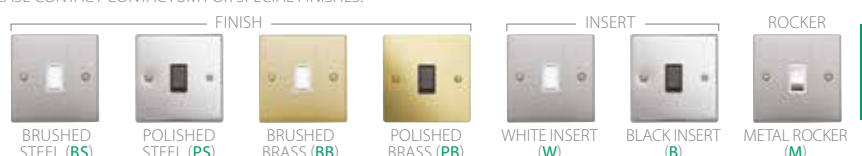

Dimmer Intelligent

1 Gang 2W 250W/200VA - Intelligent	CON3612/0BS	CON3612/0PS	CON3612/0BB	CON3612/0PB
1 Gang 2W 400W/320VA - Intelligent	CON3614/0BS	CON3614/0PS	CON3614/0BB	CON3614/0PB
1 Gang 2W 500W/400VA - Intelligent	CON3615/0BS	CON3615/0PS	CON3615/0BB	CON3615/0PB
2 Gang 2W 250W/200VA - Intelligent	CON3622/0BS	CON3622/0PS	CON3622/0BB	CON3622/0PB
2 Gang 2W 400W/320VA (Single Plate) - Intelligent	CON3623/0BS	CON3623/0PS	CON3623/0BB	CON3623/0PB
2 Gang 2W 400W/320VA (Double Plate) - Intelligent	CON3624/0BS	CON3624/0PS	CON3624/0BB	CON3624/0PB
3 Gang 2W 250W/200VA - Intelligent	CON3632/0BS	CON3632/0PS	CON3632/0BB	CON3632/0PB
4 Gang 2W 250W/200VA - Intelligent	CON3642/0BS	CON3642/0PS	CON3642/0BB	CON3642/0PB

PLEASE NOTE ALL PRODUCTS ARE ALSO AVAILABLE WITH A BLACK INSERT. PLEASE CONTACT CONTACTUM FOR SPECIAL FINISHES.

Please specify the required finish by adding the reference code as shown here.

iConic Code Finish Insert Rocker
▼ ▼ ▼ ▼ ▼
CON 3356 BS B M