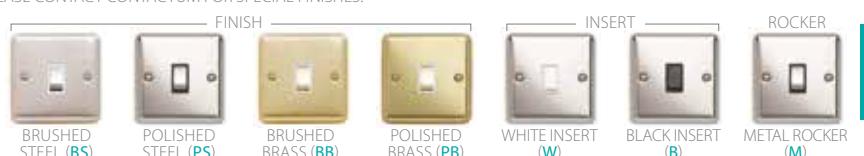

45A Switches

1 Gang 45A DP (1 Gang Plate) - White	REF3756BSW	REF3756PSW	REF3756BBW	REF3756PBW
1 Gang 45A DP (1 Gang Plate) with Neon - White	REF3757BSW	REF3757PSW	REF3757BBW	REF3757PBW
1 Gang 45A DP (2 Gang Vertical Plate) - White	REF3746BSW	REF3746PSW	REF3746BBW	REF3746PBW
1 Gang 45A DP (2 Gang Vertical Plate) with Neon - White	REF3747BSW	REF3747PSW	REF3747BBW	REF3747PBW

PLEASE NOTE ALL PRODUCTS ARE ALSO AVAILABLE WITH A BLACK INSERT. PLEASE CONTACT CONTACTUM FOR SPECIAL FINISHES.

Please specify the required finish by adding the reference code as shown here.

Reflect Code Finish Insert Rocker
▼ ▼ ▼ ▼ ▼
REF 3356 BS B M