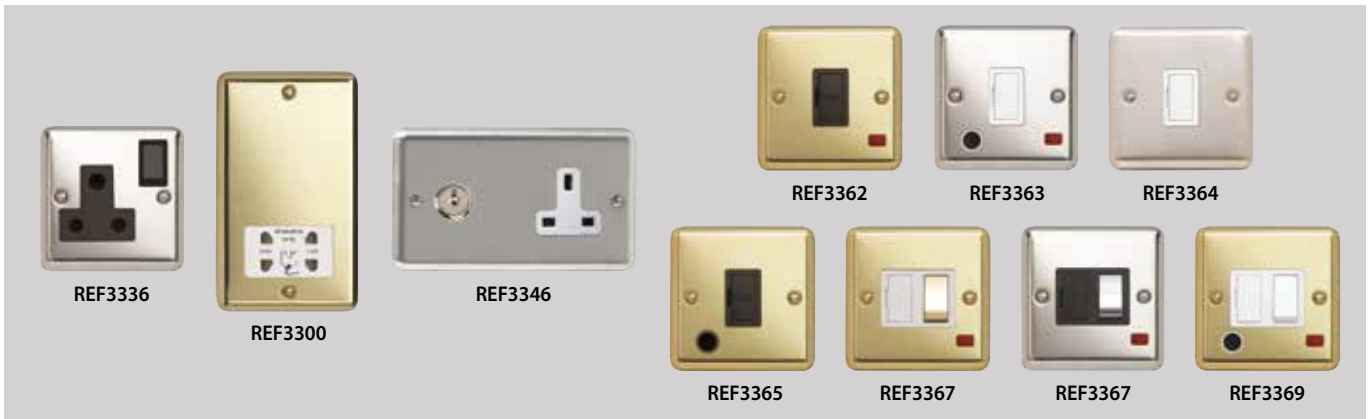

Sockets and Connection Units