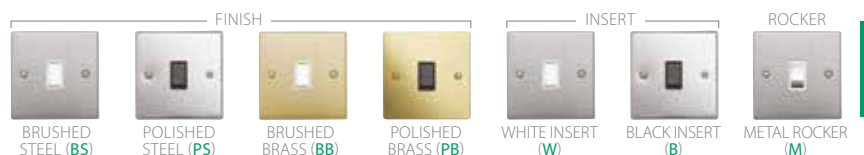

10 AX Switches

1 Gang 2W 10AX - White	CON3712BSW	CON3712PSW	CON3712BBW	CON3712PBW
1 Gang 2W 10AX - White, Metal Rocker	CON3712BSWM	CON3712PSWM	CON3712BBWM	CON3712PBWM
2 Gang 2W 10AX - White	CON3722BSW	CON3722PSW	CON3722BBW	CON3722PBW
2 Gang 2W 10AX - White, Metal Rocker	CON3722BSWM	CON3722PSWM	CON3722BBWM	CON3722PBWM
3 Gang 2W 10AX - White	CON3732BSW	CON3732PSW	CON3732BBW	CON3732PBW
3 Gang 2W 10AX - White, Metal Rocker	CON3732BSWM	CON3732PSWM	CON3732BBWM	CON3732PBWM
4 Gang 2W 10AX - White	CON3742BSW	CON3742PSW	CON3742BBW	CON3742PBW

PLEASE NOTE ALL PRODUCTS ARE ALSO AVAILABLE WITH A BLACK INSERT. PLEASE CONTACT CONTACTUM FOR SPECIAL FINISHES.

Please specify the required finish by adding the reference code as shown here.

iConic Code Finish Insert Rocker
▼ ▼ ▼ ▼ ▼
CON 3356 BS B M