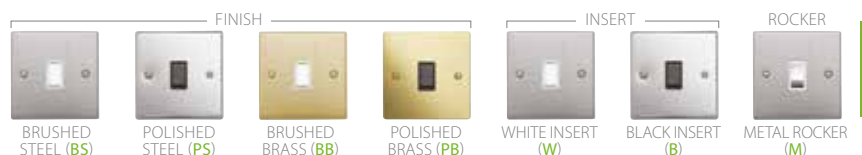

Dimmer Switches

	Brushed Steel	Polished Steel	Brushed Brass	Polished Brass
1 Gang 1W Dimmer 400W	SIG3614/1BS	SIG3614/1PS	SIG3614/1BB	SIG3614/1PB
1 Gang 2W Dimmer 400W	SIG3614/2BS	SIG3614/2PS	SIG3614/2BB	SIG3614/2PB
2 Gang 1W Dimmer 400W	SIG3624/1BS	SIG3624/1PS	SIG3624/1BB	SIG3624/1PB
2 Gang 2W Dimmer 400W	SIG3624/2BS	SIG3624/2PS	SIG3624/2BB	SIG3624/2PB
3 Gang 2W Dimmer 400W	SIG3634/2BS	SIG3634/2PS	SIG3634/2BB	SIG3634/2PB
4 Gang 2W Dimmer 250W	SIG3642/2BS	SIG3642/2PS	SIG3642/2BB	SIG3642/2PB
4 Gang 2W Dimmer 400W	SIG3644/2BS	SIG3644/2PS	SIG3644/2BB	SIG3644/2PB

Not applicable for LED dimmers

Dimmer Controllers

Fan Speed Regulator 250W	SIG3612BSFAN	SIG3612PSFAN	SIG3612BBFAN	SIG3612PBFAN
Towel Rail Controller 250W	SIG3612/1BSTR	SIG3612/1PSTR	SIG3612/1BBTR	SIG3612/1PBTR

Not applicable for LED dimmers

Dimmer Intelligent

1 Gang 2W Dimmer 250W/200VA	SIG3612/0BS	SIG3612/0PS	SIG3612/0BB	SIG3612/0PB
1 Gang 2W Dimmer 400W/320VA	SIG3614/0BS	SIG3614/0PS	SIG3614/0BB	SIG3614/0PB
2 Gang Touch Dimmer 250W/200VA	SIG3615/0BS	SIG3615/0PS	SIG3615/0BB	SIG3615/0PB
4 Gang 2W Dimmer 250W/200VA	SIG3642/0BS	SIG3642/0PS	SIG3642/0BB	SIG3642/0PB

PLEASE NOTE ALL PRODUCTS ARE ALSO AVAILABLE WITH A BLACK INSERT. PLEASE CONTACT CONTACTUM FOR SPECIAL FINISHES.

Please specify the required finish by adding the reference code as shown here.

Signature SIG
Code 3356
Finish BS
Insert B
Rocker M