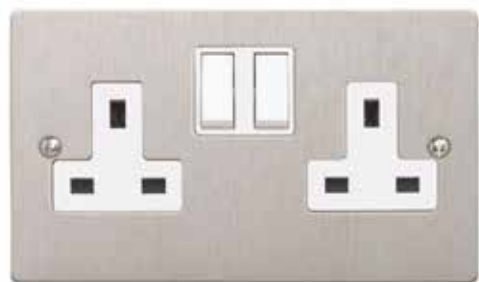

Flatplate

The super slim Flat Plate range is one of the most comprehensive in the designer market, and provides a complete, integrated range of solutions for specifiers and contractors who are looking for that unique effect.

- Lacquered to reduce finger print marks
- Non-magnetic
- 1.5mm depth plate
- Super slim profile
- Fits 35mm metal back box