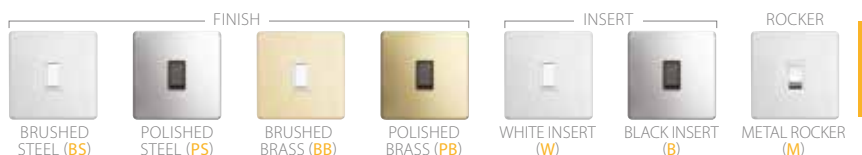

10AX Switches

1 Gang 2W 10AX - White	LYR3712BSW	LYR3712PSW	LYR3712BBW	LYR3712PBW
1 Gang 2W 10AX - White, Metal Rocker	LYR3712BSWM	LYR3712PSWM	LYR3712BBWM	LYR3712PBWM
2 Gang 2W 10AX - White	LYR3722BSW	LYR3722PSW	LYR3722BBW	LYR3722PBW
2 Gang 2W 10AX - White, Metal Rocker	LYR3722BSWM	LYR3722PSWM	LYR3722BBWM	LYR3722PBWM
3 Gang 2W 10AX - White	LYR3732BSW	LYR3732PSW	LYR3732BBW	LYR3732PBW
3 Gang 2W 10AX - White, Metal Rocker	LYR3732BSWM	LYR3732PSWM	LYR3732BBWM	LYR3732PBWM
4 Gang 2W 10AX - White	LYR3742BSW	LYR3742PSW	LYR3742BBW	LYR3742PBW
4 Gang 2W 10AX - White, Metal Rocker	LYR3742BSWM	LYR3742PSWM	LYR3742BBWM	LYR3742PBWM
6 Gang 2W 10AX - White	LYR3762BSW	LYR3762PSW	LYR3762BBW	LYR3762PBW
6 Gang 2W 10AX - White, Metal Rocker	LYR3762BSWM	LYR3762PSWM	LYR3762BBWM	LYR3762PBWM
1 Gang 10AX Intermediate - White	LYR3710BSW	LYR3710PSW	LYR3710BBW	LYR3710PBW
1 Gang 10AX Intermediate - White, Metal Rocker	LYR3710BSWM	LYR3710PSWM	LYR3710BBWM	LYR3710PBWM
1 Gang 10AX Bell Push - White	LYR3736BSW	LYR3736PSW	LYR3736BBW	LYR3736PBW

PLEASE NOTE ALL PRODUCTS ARE ALSO AVAILABLE WITH A BLACK INSERT. PLEASE CONTACT CONTACTUM FOR SPECIAL FINISHES.

Please specify the required finish by adding the reference code as shown here.

Screwless Lyric Code Finish Insert Rocker
LYR 3356 BS B M