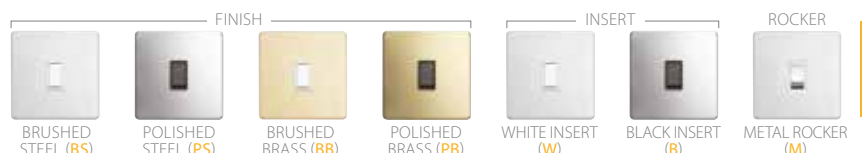

Dimmer Controllers

	Brushed Steel	Polished Steel	Brushed Brass	Polished Brass
Fan Speed Regulator 250W	LYR3612BSFAN	LYR3612PSFAN	LYR3612BBFAN	LYR3612PBFAN
Towel Rail Controller 250W	LYR3612/1BSTR	LYR3612/1PSTR	LYR3612/1BBTR	LYR3612/1PBTR
Towel Rail Controller 400W	LYR3614/1BSTR	LYR3614/1PSTR	LYR3614/1BBTR	LYR3614/1PBTR

Not applicable for LED dimmers

Dimmer Intelligent

	Brushed Steel	Polished Steel	Brushed Brass	Polished Brass
1 Gang 2W 250W/200VA - Intelligent	LYR3612/0BS	LYR3612/0PS	LYR3612/0BB	LYR3612/0PB
1 Gang 2W 400W/320VA - Intelligent	LYR3614/0BS	LYR3614/0PS	LYR3614/0BB	LYR3614/0PB
1 Gang 2W 500W/400VA - Intelligent	LYR3615/0BS	LYR3615/0PS	LYR3615/0BB	LYR3615/0PB
2 Gang 2W 250W/200VA - Intelligent	LYR3622/0BS	LYR3622/0PS	LYR3622/0BB	LYR3622/0PB
2 Gang 2W 400W/320VA (Single Plate) - Intelligent	LYR3623/0BS	LYR3623/0PS	LYR3623/0BB	LYR3623/0PB
2 Gang 2W 400W/320VA - Intelligent	LYR3624/0BS	LYR3624/0PS	LYR3624/0BB	LYR3624/0PB
3 Gang 2W 250W/200VA - Intelligent	LYR3632/0BS	LYR3632/0PS	LYR3632/0BB	LYR3632/0PB
4 Gang 2W 250W/200VA - Intelligent	LYR3642/0BS	LYR3642/0PS	LYR3642/0BB	LYR3642/0PB

PLEASE NOTE ALL PRODUCTS ARE ALSO AVAILABLE WITH A BLACK INSERT. PLEASE CONTACT CONTACTUM FOR SPECIAL FINISHES.

Please specify the required finish by adding the reference code as shown here.

Screwless Lyric Code Finish Insert Rocker
LYR 3356 BS B M