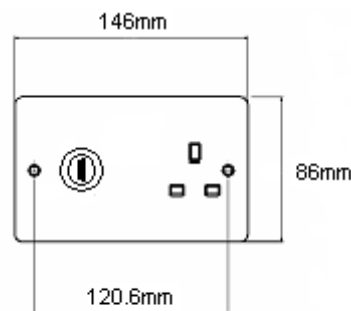

- All versions are double pole
- Current & voltage ratings printed on back for clarity
- Designed & Manufactured in Great Britain

Technical Data

Compliance Standard	BS 1363
Rated voltage	250V a.c
Rated current	13 amp
Rated frequency	50Hz
Switch contact gap	>3mm
Operational testing	>30'000
Terminal capacity	2 x 2.5mm ² 1 x 4mm ²

Ambient operating temperature	-5 to +40°C (24 hour average not exceeding 25°C)
Maximum installation Altitude	2000 metres
IP Rating	IP2XD
Fixing screws	2 x 3.5mm (M3.5)
Dimensions	146 x 86 x 32.5mm
Min Depth Wall Box	35mm